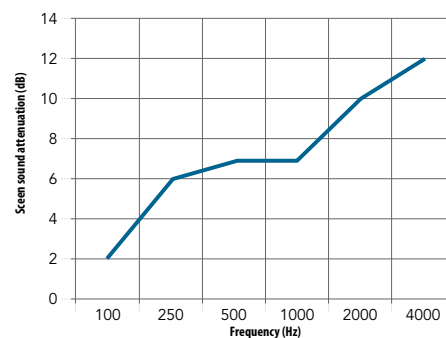

Reaktion vid brandpåverkan
B-s1,d0
Enligt EN 13501-1

Inomhusmiljö
Rockfons undertaksprodukter är klassificerade i klass E1 i enlighet med EN 13964 (EN 717-1).

Rengöring

- Ram: dammsugning, fuktig trasa & skumtvätt med lågt tryck
- Textilduk: dammsugning, fuktig trasa & maskintvätt upp till 70 grader

Materialhälsa
Allt material som används i Rockfons produkter är screenade mot den tekniska checklisten A20 och listan över ämnen som är begränsade enligt REACH och innehåller inte så kallade särskilt farliga ämnen (SVHC). Rockfon stenufibers överensstämmer med EU-förordningen för säker fiber och innehar EUCEB-certifiering.

Hygien
Stenull har inget näringsämne och kan därför inte utgöra grogrund för skadliga mikroorganismer.

Återvinningsbarhet
Helt återvinningsbar stenull